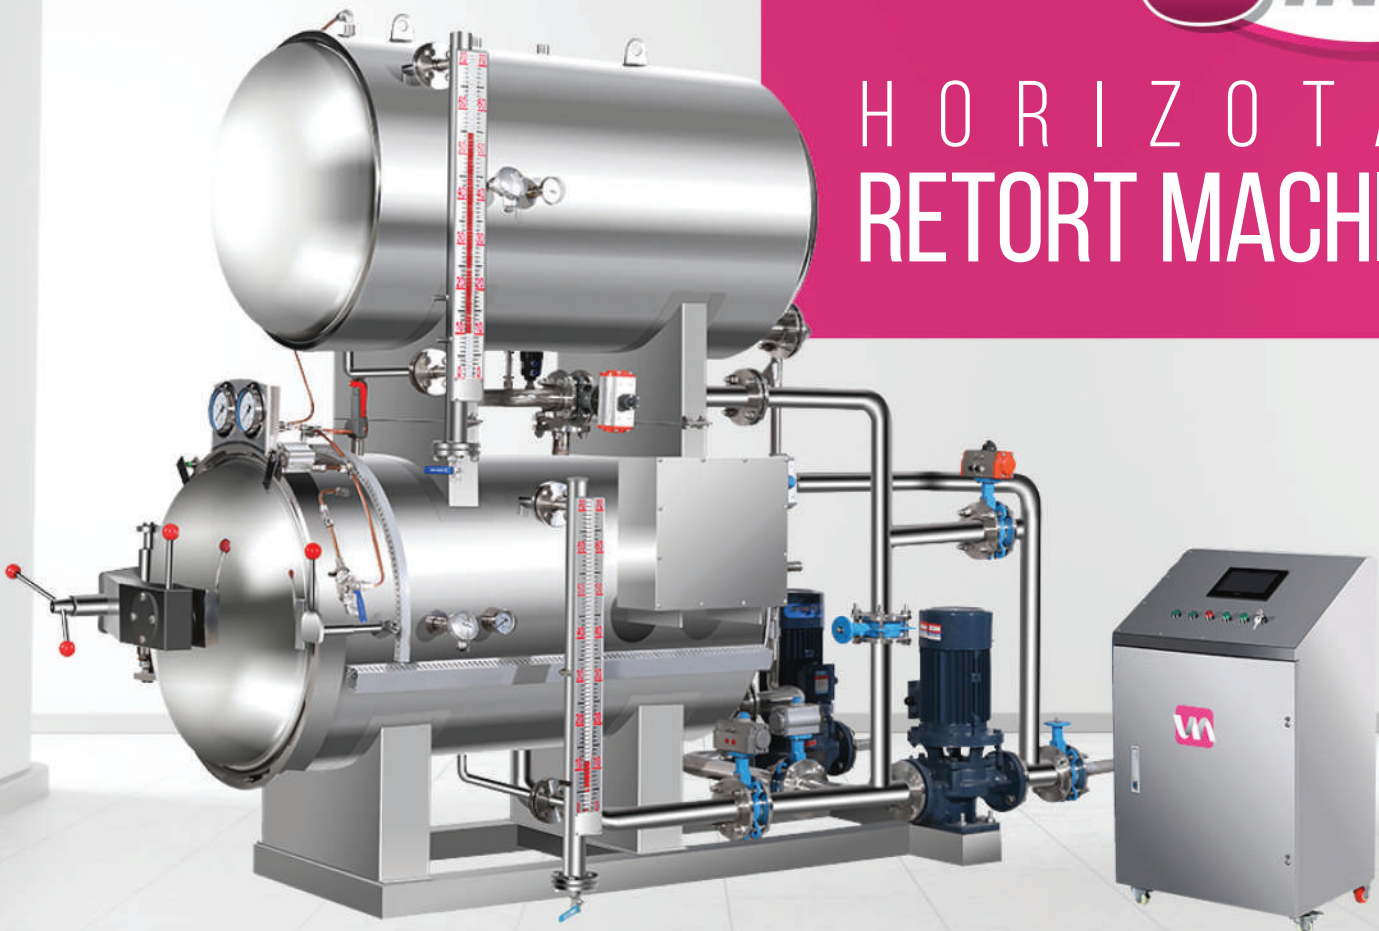

3IN1

HORIZONTAL RETORT MACHINE

First HORIZONTAL RETORT MACHINE with 3in1

- Water Immersion
- Water Spray
- Steam Function

Can apply three models of sterilisation to suit your various types of food product.

Horizontal retort machine aims for factory of bigger productivity, it can be customised to different sizes and specifications to suit your production. Welcome to contact us for further discussion.

Power 415V 36KW - 96KW